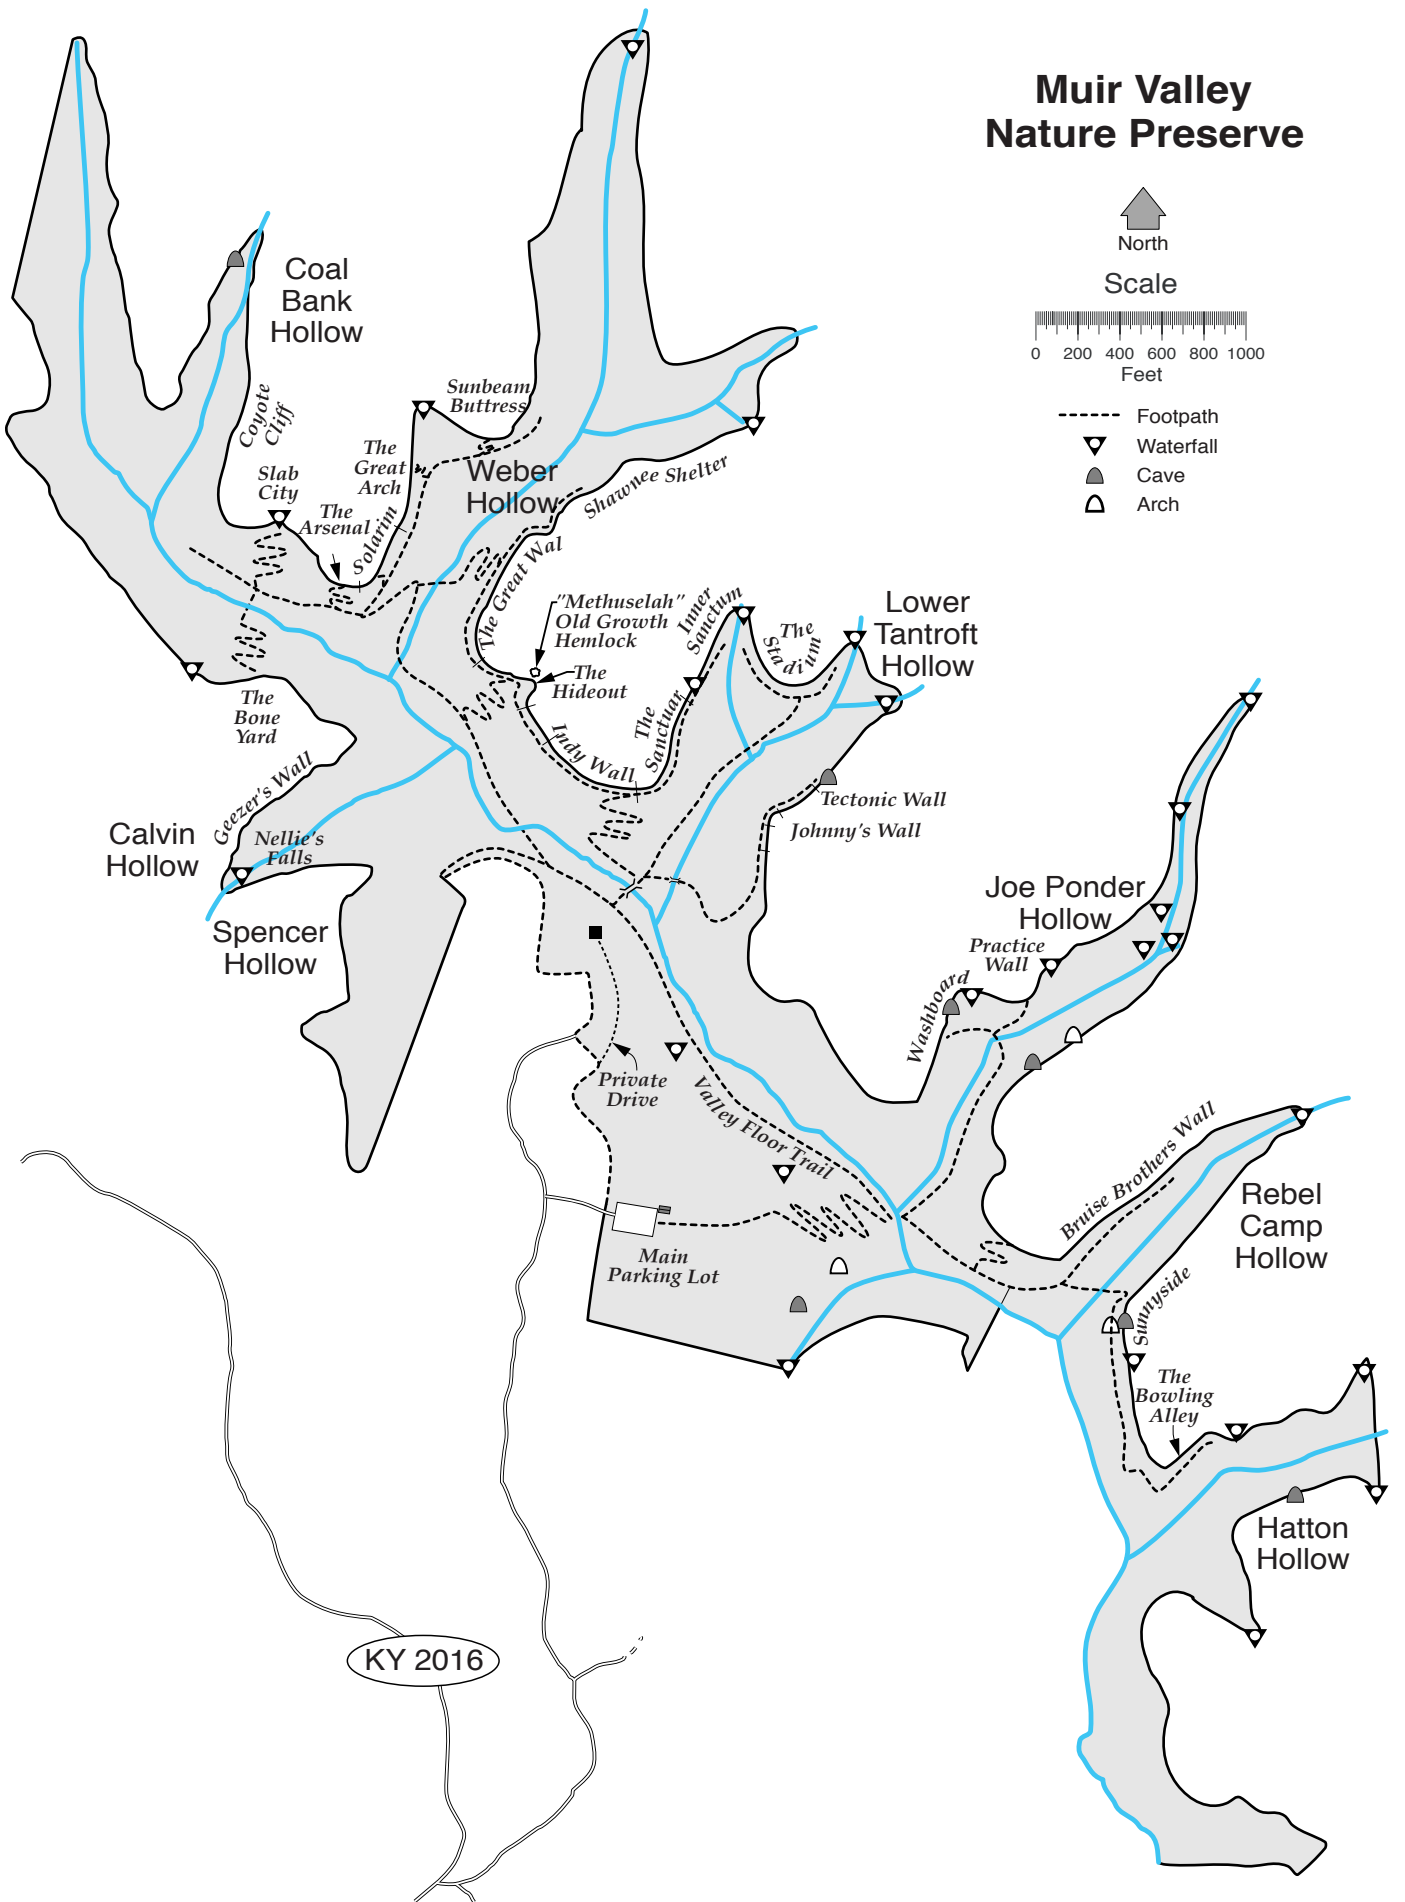

# Muir Valley Nature Preserve

North

Scale

- Footpath
- ▼ Waterfall
- ▲ Cave
- △ Arch

KY 2016