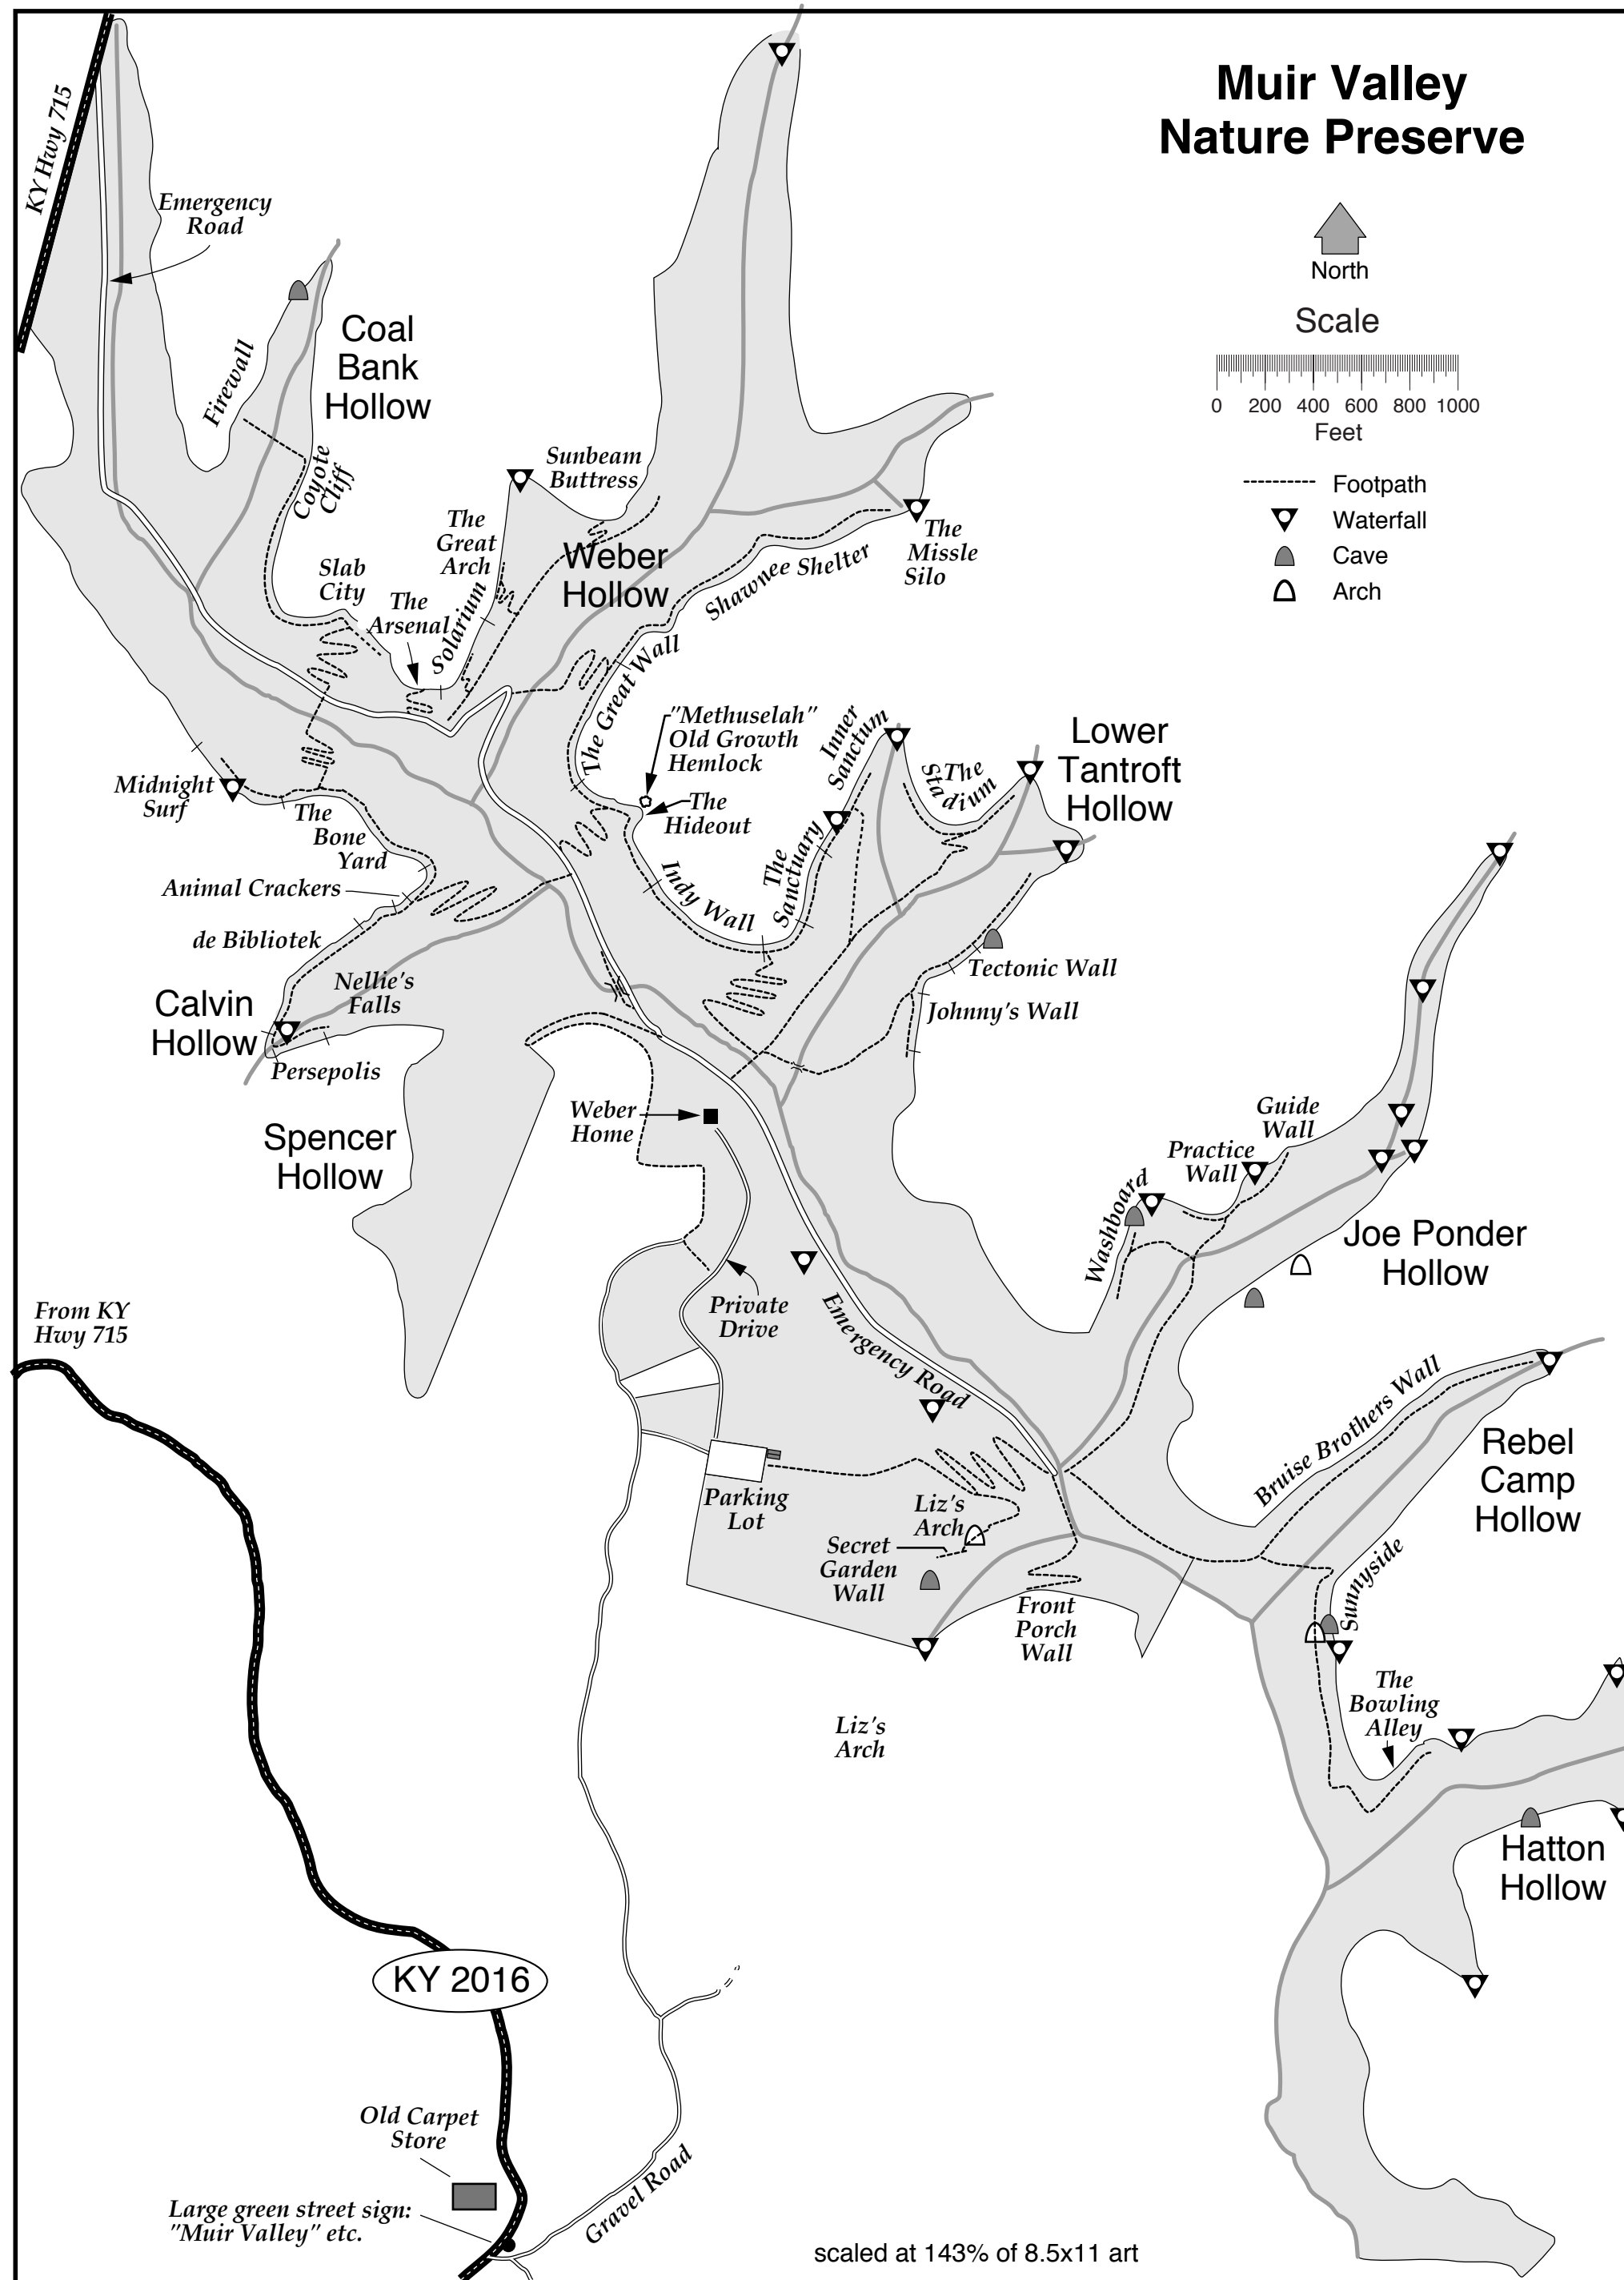

# Muir Valley Nature Preserve

North

Scale

- Footpath
- ▽ Waterfall
- ▲ Cave
- △ Arch

scaled at 143% of 8.5x11 art