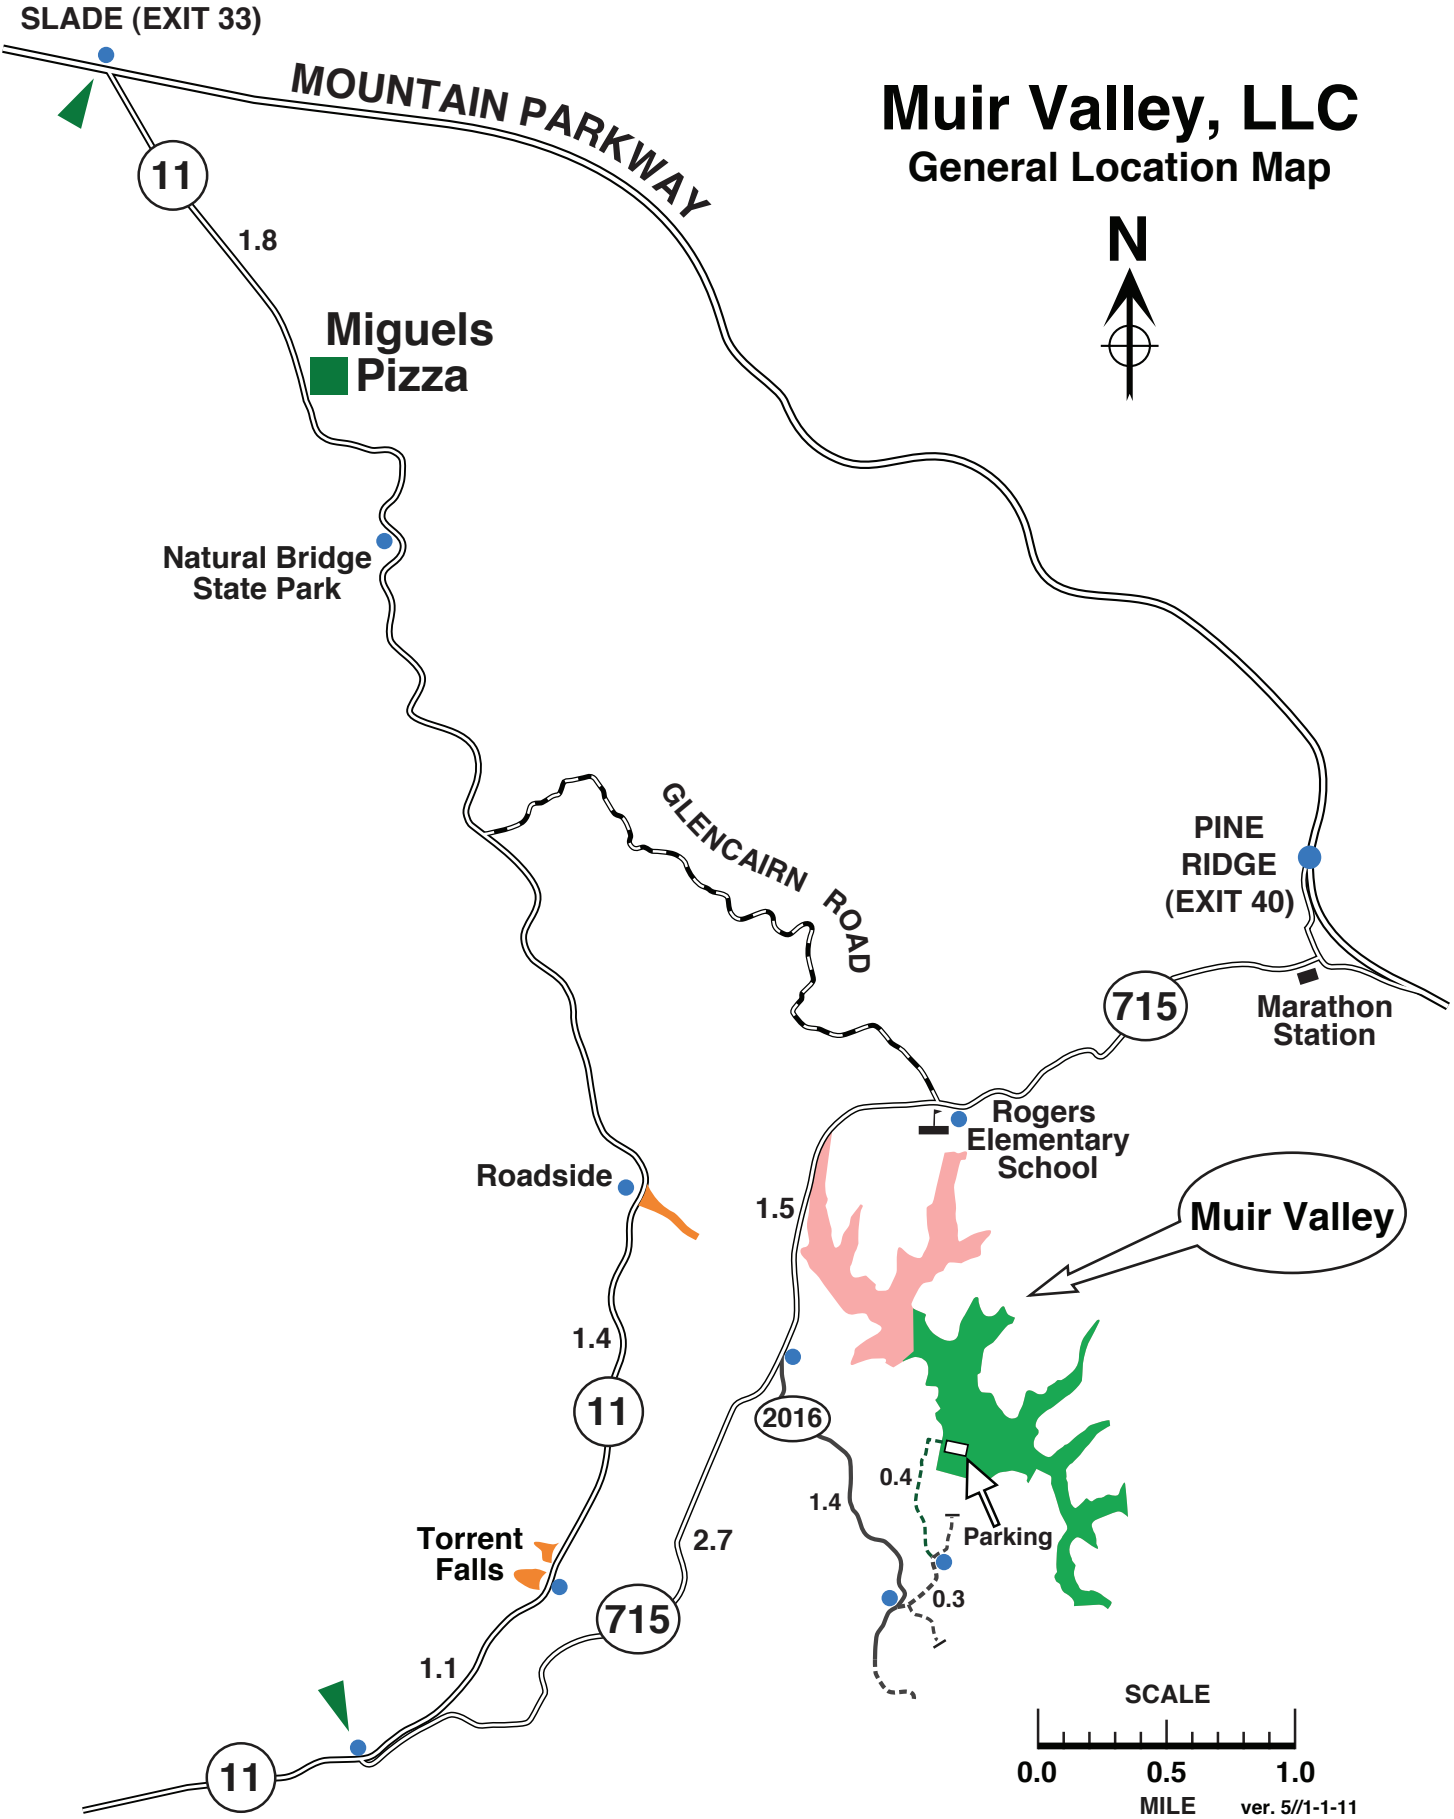

## General Location Map

Muir Valley

SCALE

0.0 0.5 1.0  
MILE

ver. 5/1-1-11