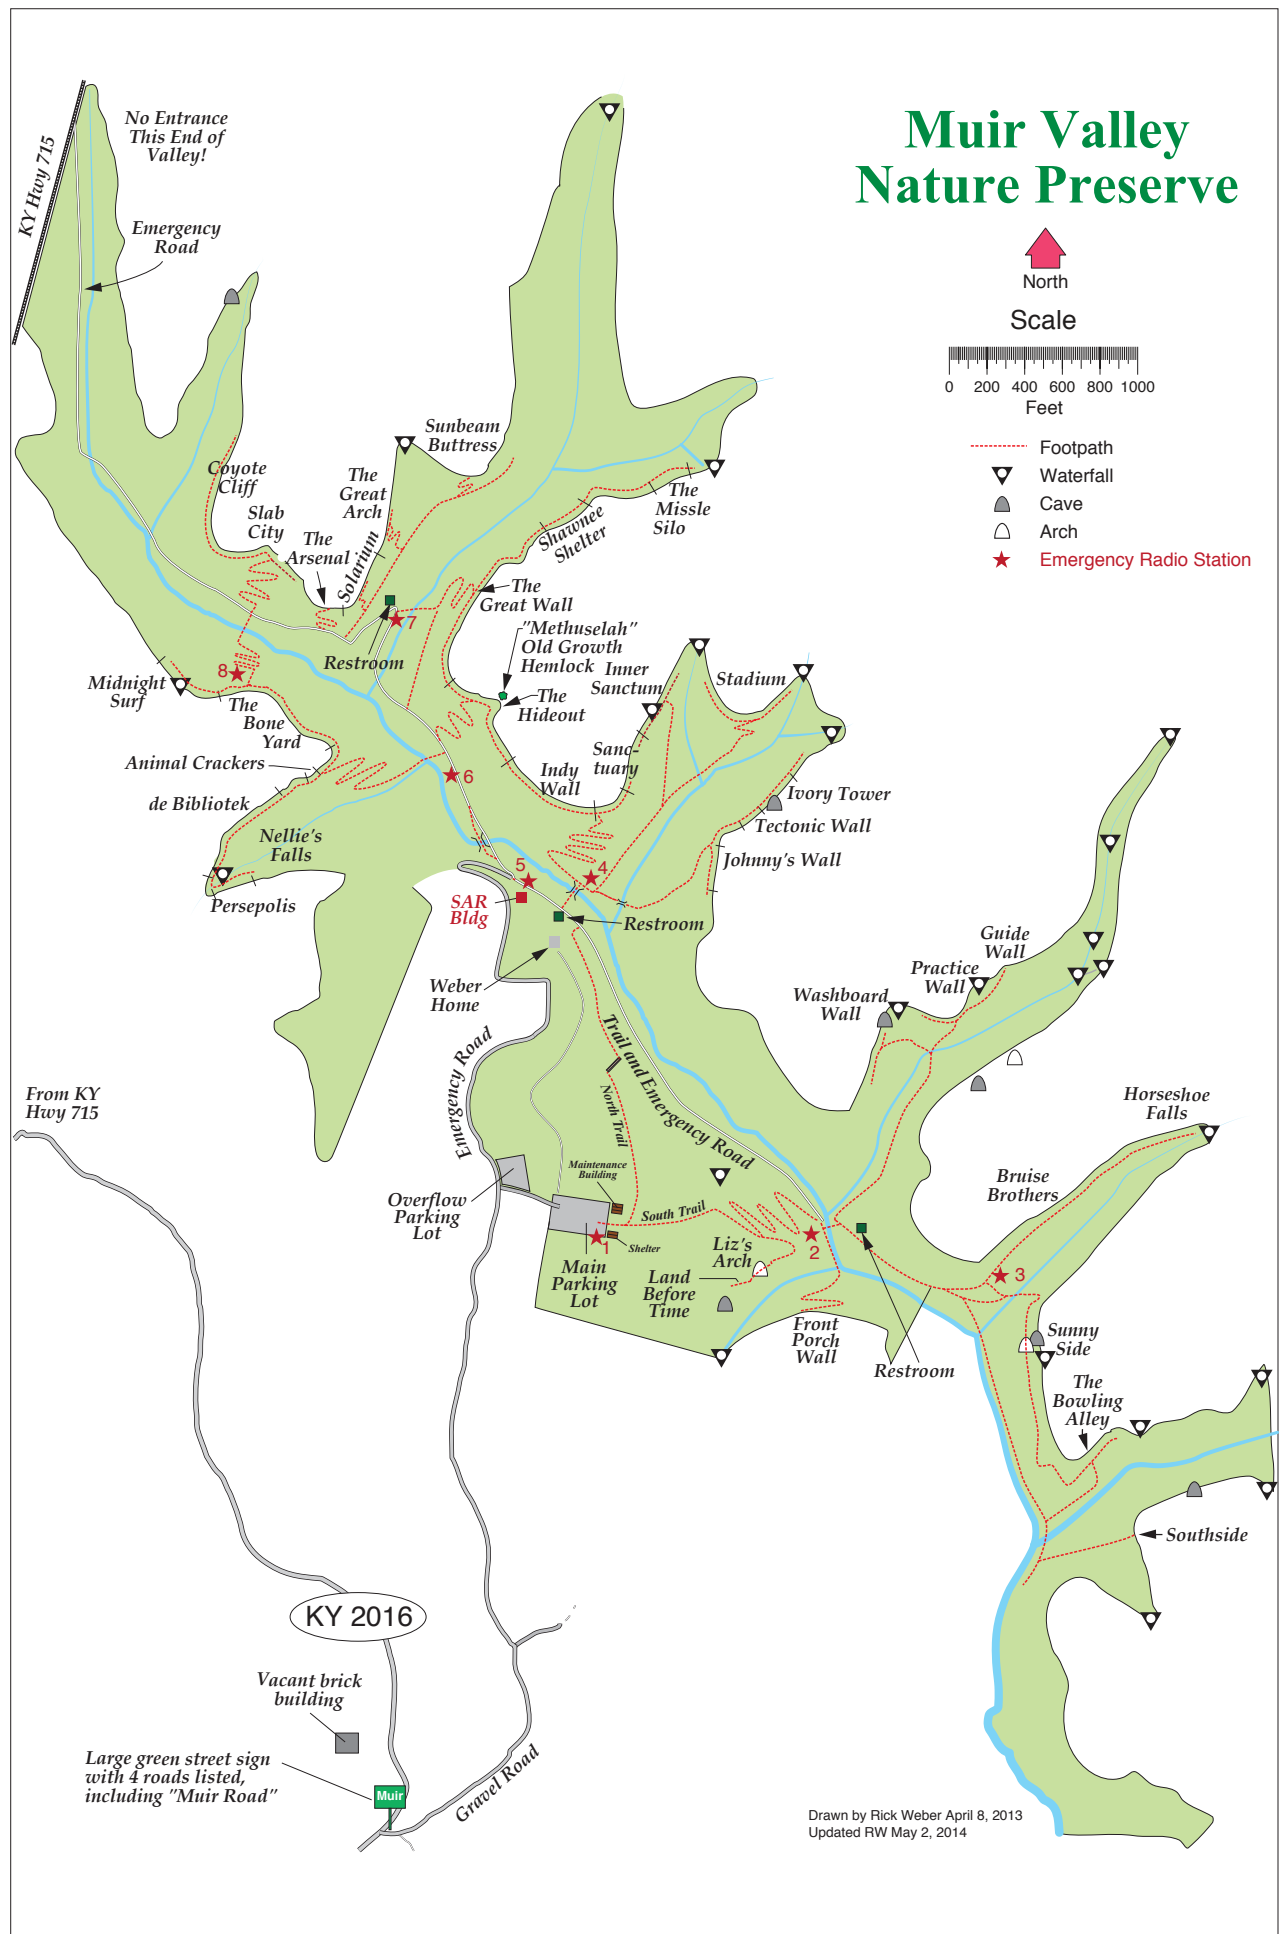

Muir Valley Nature Preserve

North

- - - - - Footpath
- Waterfall
- Cave
- Arch
- ★ Emergency Radio Station

Drawn by Rick Weber April 8, 2013
Updated RW May 2, 2014